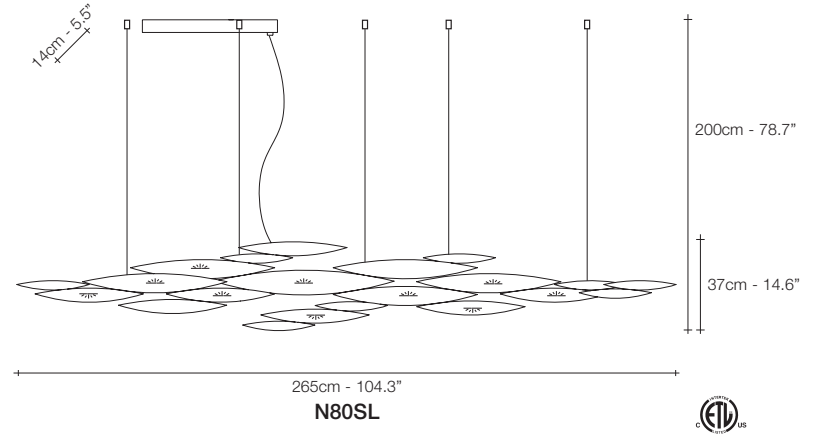

I Lucci Argentati, School of *Light.*

I Lucci Argentati draws from nature to create a whimsical, yet modern light. Recalling a school of fish darting through freshwater, it creates a mesmerizing luminescence. Sets of sleek lights combine to form a stunning pendant with thin incisions along the bottom creating an understated, tranquil beauty. Thanks to its modular system, I Lucci Argentati is customizable and can be combined in many different configurations: from small to extra large; as a pendant or sconce; and finished either in brushed nickel or white. Design Dodo Arslan.