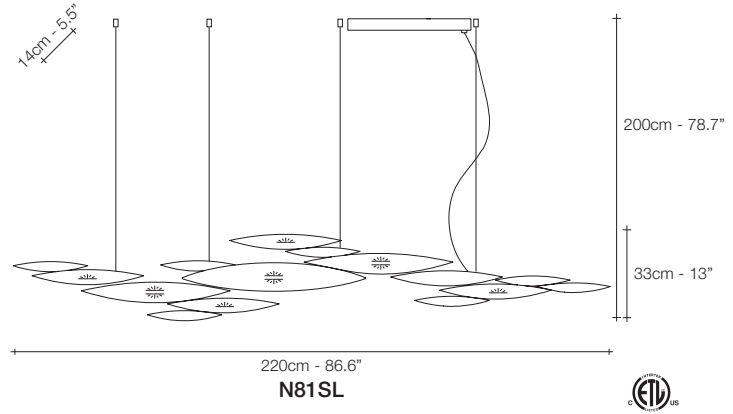

I Lucci Argentati, School of *Light.*

I Lucci Argentati draws from nature to create a whimsical, yet modern light. Recalling a school of fish darting through freshwater, it creates a mesmerizing luminescence. Sets of sleek lights combine to form a stunning pendant with thin incisions along the bottom creating an understated, tranquil beauty. Thanks to its modular system, I Lucci Argentati is customizable and can be combined in many different configurations: from small to extra large; as a pendant or sconce; and finished either in brushed nickel or white. Design Dodo Arslan.