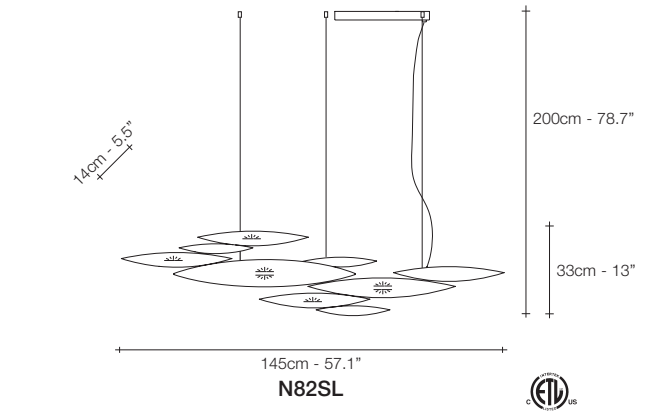

BRUSHED NICKEL

WHITE

BRUSHED GOLD PLATED

| | LIGHT SOURCE | N82SL | N83SL | N81SL | N80SL | N85ALB |
|------|------------------------|------------------------|------------------------|------------------------|------------------------|----------------------|
| 230V | Replaceable LED module | 7x4,5W | 8x4,5W | 10x4,5W | 10x4,5W | 2x4,5W |
| | CRI 90 3000K | 4632lm | 5294lm | 6617lm | 6617lm | 1323lm |
| | 2700K | 4200lm | 4800lm | 6000lm | 6000lm | 1200lm |
| | Dimmable | 0-10V PWM PUSH/DALI | 0-10V PWM PUSH/DALI | 0-10V PWM PUSH/DALI | 0-10V PWM PUSH/DALI | 0/1-10V PUSH/DALI |
| 120V | Replaceable LED module | 7x4.5W | 8x4.5W | 10x4.5W | 10x4.5W | 2x4.5W |
| | CRI 90 3000K | 4632lm | 5294lm | 6617lm | 6617lm | 1323lm |
| | 2700K | 4200lm | 4800lm | 6000lm | 6000lm | 1200lm |
| | Dimmable | 1-10V PWM | 1-10V PWM | 1-10V PWM | 1-10V PWM | no |