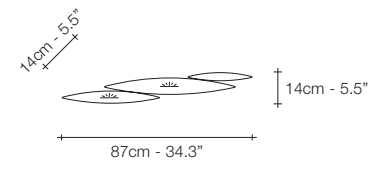

I Lucci Argentati, School of *Light.*

I Lucci Argentati draws from nature to create a whimsical, yet modern light. Recalling a school of fish darting through freshwater, it creates a mesmerizing luminescence. Sets of sleek lights combine to form a stunning pendant with thin incisions along the bottom creating an understated, tranquil beauty. Thanks to its modular system, I Lucci Argentati is customizable and can be combined in many different configurations: from small to extra large; as a pendant or sconce; and finished either in brushed nickel or white. Design Dodo Arslan.