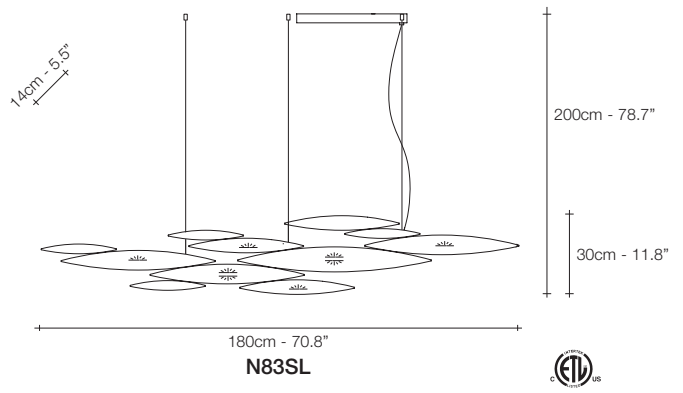

I Lucci Argentati, School of *Light.*

I Lucci Argentati draws from nature to create a whimsical, yet modern light. Recalling a school of fish darting through freshwater, it creates a mesmerizing luminescence. Sets of sleek lights combine to form a stunning pendant with thin incisions along the bottom creating an understated, tranquil beauty. Thanks to its modular system, I Lucci Argentati is customizable and can be combined in many different configurations: from small to extra large; as a pendant or sconce; and finished either in brushed nickel or white. Design Dodo Arslan.